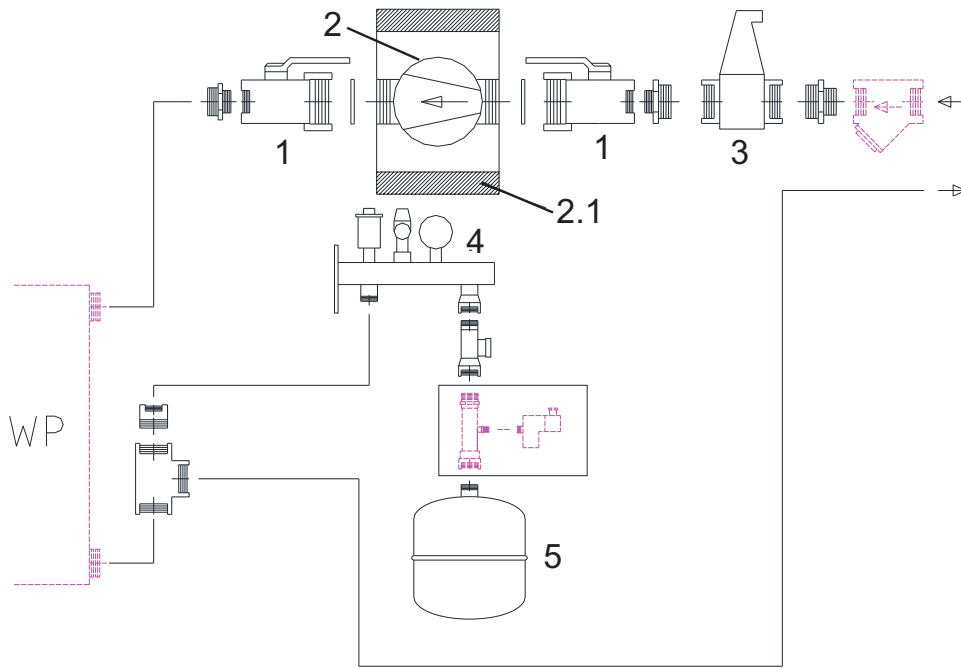

**Spare parts list**

Brand: Dimplex

Type: SZB 140E

Part number: 362090

Position	Description	Part number	Serv. ind.
1	Ball valve 1" no gravity control	4521574165E	
2	Brine pump top	4521154188	
2.1	Insulation for brine pump	4522354123	
3	Main breather	4522254336E	
4	Safety module	4522254360E	
5	Expansion vessel 18L	4522254335E	

X.1: Component of a spare part

**Note: The filter drier must always be exchanged when soldering work is carried out in the refrigerant circuit.**

Images are intended for identifying the item in the spare parts list and may differ from the actual technical design.