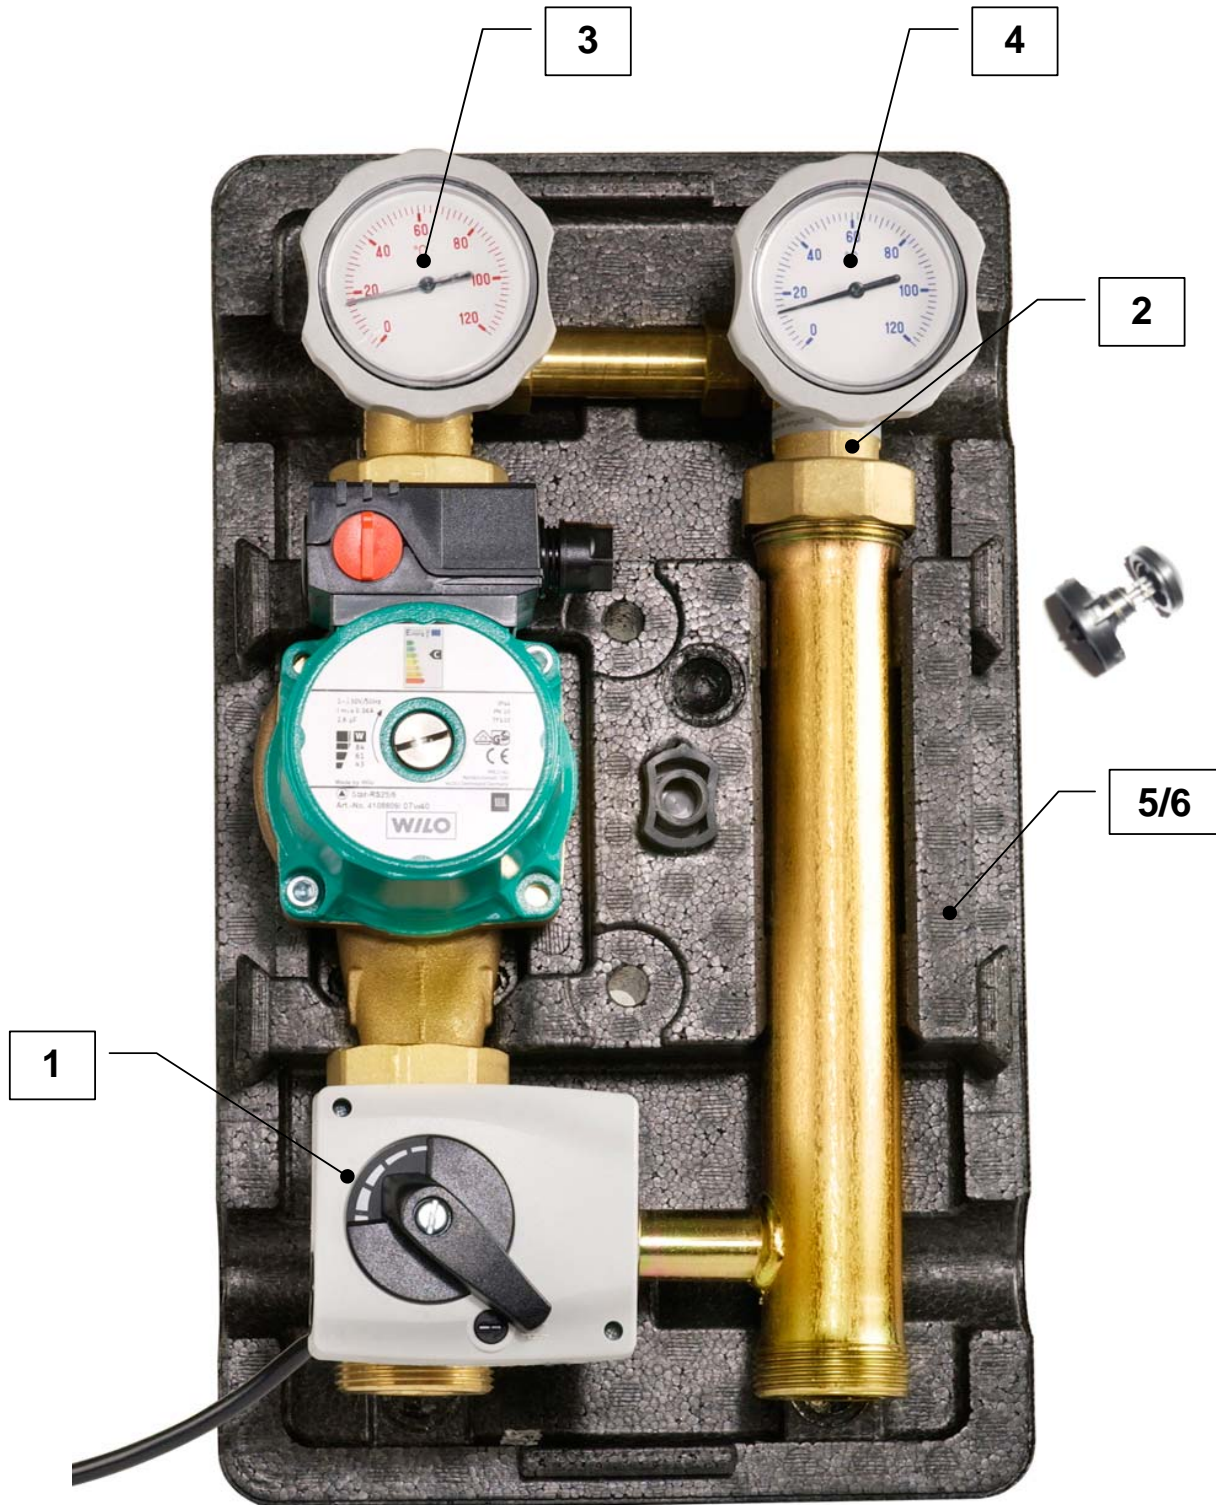

Spare parts list

Brand: Dimplex

Type: MMH 25

Part number: 348640

Position	Description	Part number	Serv. ind.
1	Mixer motor	4521154134	
2	Check valve	4521154127E	
3	Thermometer, red	4521154119E	
4	Thermometer, blue	4521154120E	
5	Insulation (until PD 2005)	4521154124	
6	Insulation	4521154122E	

Note: The filter drier must always be exchanged when soldering work is carried out in the refrigerant circuit.

Images are intended for identifying the item in the spare parts list and may differ from the actual technical design.